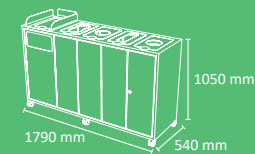

MALLORCA

Colors

Wooden frame   Metal doors   Self-closing flap & tray holder

Wooden recycling cabinet designed for food areas with a large number of users.

For 5 residues. It allows collecting both solid and liquid waste.

The version with liquid waste has a compartment to store cleaning materials.

Optional: Additional informative board.

Easy emptying by means of a frontal door

Collecting system: inner ring with an elastic band to hold the bag in place which can be horizontally fold out by guides or metal inner liner with elastic band to keep the bag in place.

Cabinet made of MDF wood and the rest of the components made of galvanized steel.

Check page 102 for specifications.