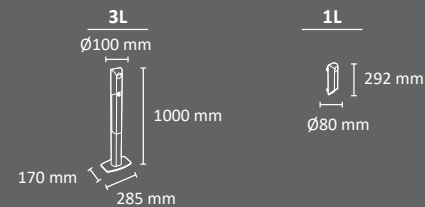

Color

Free-standing (3 liters) or wall-mounted (1liter) versions are available. Wall-mounted version is suitable for walls, bins, lampposts, etc. The deposit is removable in the free-standing version and secured by lock. Incorporates a stub plate made of stainless steel. Can be anchored to the ground. Made of steel pipe with zinc rich primer.