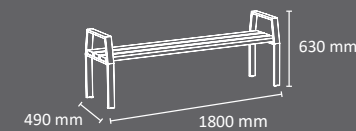

ECOTEC Bench

Colors

boards (recycled technical polymer)

structure

manufactured by Cervic Environment

Bench and backless bench.

Optional: version with USB charger available.

Resistant to extreme weather conditions. Multicolor and Anti-graffiti.

They do not require maintenance.

Ecological boards as they come from recycled materials and are 100% recyclable at the end of their shelf life.

Legs and structure made of steel tube with anti-corrosion treatment.

Slats made of recycled technical polymer.