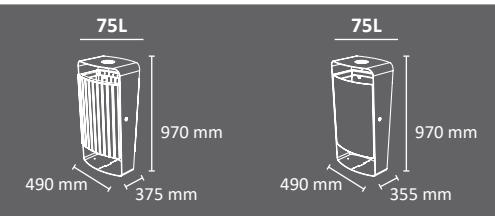

MALAGA

Colors

body

metal	wood	recyclast	structure

				manufactured by Cervic Environment

Litter bin available in three finishes:

- a) Wood (mixed: wood and metal)
- b) RecyPlast (mixed: recycled plastic and metal)
- c) Metal (completely metallic).

Recycling version available (with identification of residue).
Available with or without a built-in ashtray on the cover.
With swing body and secured by a lock on the side of the bin.
With inner ring bag-holder and swinging body for emptying.
Check page 103 for specifications.