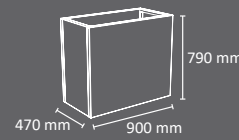

VALENCIA Planter

Colors
planter

liner

OUTDOOR

INTERIOR

manufactured by
Cervic Environment

Available in square and rectangular shapes.
Four options with different capacities and heights are available.
Metal inner-liner suitable for easy removal.
Drainage holes in the base.
Adjustable legs are incorporated.
Can be fixed to the ground.
Made of galvanized steel.

240L

200L

100L

60L