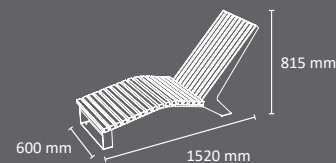

structure

manufactured by
Cervic Environment

Chaise longue for public spaces.

Available in two versions:

- a) Wood
- b) Recyclast-Recycled Plastic (does not require maintenance) **

** Version especially recommended for promenades, coastal areas or places with high exposure to saline corrosion.

Can be fixed to the ground or used without anchoring "free-standing".

Support structure made galvanized and pickled steel with anticorrosive primer.