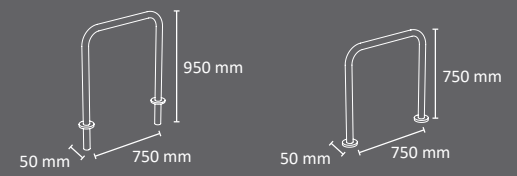

Color

Robust 50 mm tubular bike rack.
Suitable to attach the bicycle frame and wheel.
Two available ground fixing versions: anchored and built-in.
Made of cold rolled steel pipe.
Have a stainless steel covering plate to hide the anchor bolts or concrete zone.