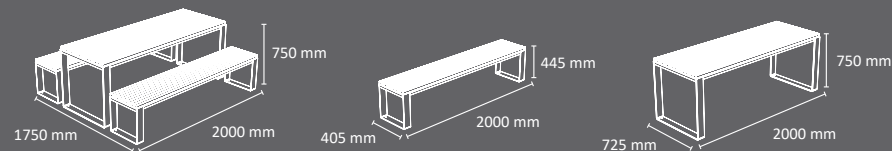

boards
tropical wood   recyplast (recycled plastic)

structure

manufactured by Cervic Environment

Picnic set consisting of a table and two benches.
(Table and benches can be ordered separately).
Available in two versions:

- a) Wood.
- b) Recyplast-Recycled Plastic (does not require maintenance) **

** Version especially recommended for promenades, coastal areas or places with high exposure to saline corrosion.

Two installation options: a) Independent or b) Joined set.

Support structure made galvanized and pickled steel with anticorrosive primer.