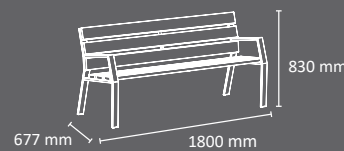

ECOTEC Bench

Colors

boards (recycled technical polymer)

structure

manufactured by Cervic Environment

Bench and backless bench.

Optional: version with USB charger available.

Resistant to extreme weather conditions. Multicolor and Anti-graffiti.

They do not require maintenance.

Ecological boards as they come from recycled materials and are 100% recyclable at the end of their shelf life.

Legs and structure made of steel tube with anti-corrosion treatment.

Slats made of recycled technical polymer.