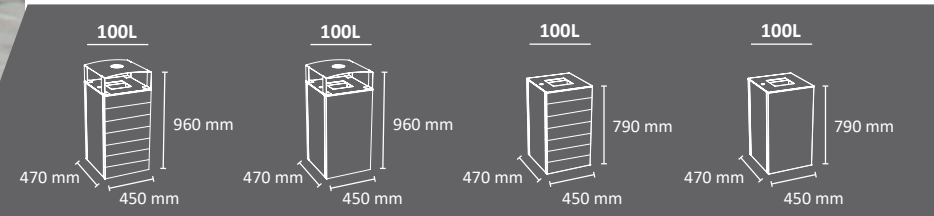

# OSLO Urban

Colors

OUTDOOR

manufactured by  
Cervic Environment

Robust bin with an excellent value for money.  
 Available in three capacities and with three different fixing systems: on the wall, on a post or free-standing.  
 Two wastes streams, one on each side of the bin.  
 Available without or with an ashtray integrated on the top of the lid.  
 Two emptying versions: Upper lid or frontal door.  
 Collection system: inner-ring or metal inner-liner (standard or ergonomic) both with elastic band bag holder.  
 Made of galvanized steel or stainless steel.  
 Check page 103 for specifications.