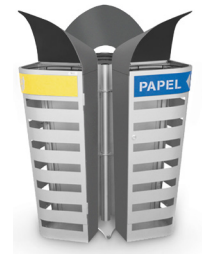

# Isle SYDNEY

**Colors**

body & pole    rainhood & side

waste

Recycling station for 2, 3 or 4 types of waste.  
 Available with 1 meter pole or 2 meters pole with advertisement board.  
 Available with bins in two capacities: 60 or 100 liters.  
 Access by frontal door.  
 Collection system: inner-ring with elastic band bag holder.  
 Made of galvanized steel and aluminum.  
 Check page 103 for specifications.