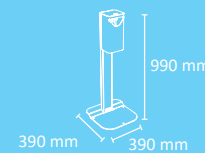

UNIVERSAL. It can host most bottles with a capacity between 500 ml and 1.000 ml. The dispenser comes standard with a 1.000 ml bottle with a dosing pump. Anti-theft: The access to the solution bottle is limited by lock. Movable: It incorporates wheels. 100% mechanical and autonomous system. The bottle hosted inside can be filled with hand sanitizer solution (in bulk) ore replaced with a new bottle. **Hydroalcoholic gel not provided