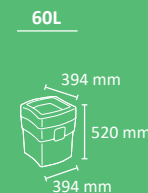

Robust recycling bin with different types of tops.
Available in 2 capacities and for 1 or 2 types of waste (with different tops).
Collection system: plastic bag attached to the body and hidden by the top of the bin.
Special version for cups and liquids available.
Made of UV stable plastic.
Check page 102 for specifications.