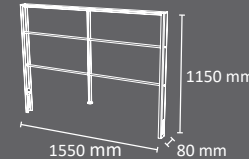

1550 built-in