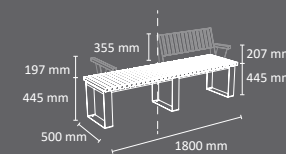

structure

manufactured by Cervic Environment

Modular and versatile bench, which allows the creation of countless possible configurations with sinuous, straight or even totally circular shapes (surrounding trees, planters, etc). Formed by curved and straight modules that can be connected to each other.

Available in two versions:

- a) Wood
- b) Recyclast-Recycled Plastic (does not require maintenance)**

** Version especially recommended for promenades, coastal areas or places with high exposure to saline corrosion.

Accessories: backrests and armrests.

Support structure made of galvanized and pickled steel with anticorrosive primer.