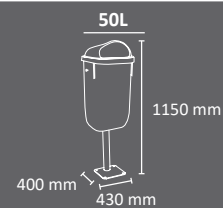

VERONA

Colors

Economic plastic litter bin.
A stub plate is included.
Available with or without post.
Collection system: inner-ring bag holder.
Optional: colored waste adhesives to turn it into a recycling bin.
Bin made of plastic and post of galvanized steel.
Check page 103 for specifications.