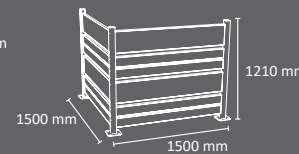

Color

Modular fence.

Available in two heights: 1210 mm and 1800 mm

Modular system which allows the creation of structures according to the number of bins or area to cover.

Supplied not assembled (easy assembly).

Can be fixed to the ground.

Made of galvanized steel.