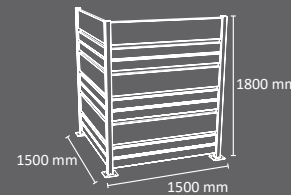

Color

Modular fence.

Available in two heights: 1210 mm and 1800 mm

Modular system which allows the creation of structures according to the number of bins or area to cover.

Supplied not assembled (easy assembly).

Can be fixed to the ground.

Made of galvanized steel.