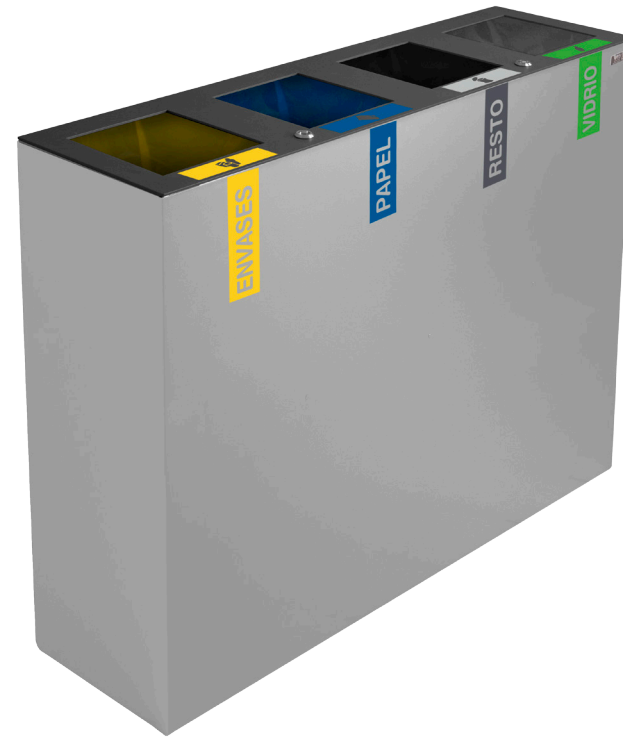

EDINBURGH

Colors

Economic multiwaste bin with an excellent value for money.
Available for 2, 3 or 4 types of waste
Self-extinguishing certified (specific version).
Collection system: inner ring bag holder or metal inner liner.
An accessory to storage the cups stacked is available.
Made of galvanized steel.
Check page 102 for specifications.