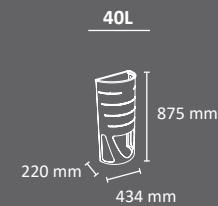

LISBON Urban

Colors
body   rainhood

Economic litter bin.

Available in two capacities and with or without rain hood.

Collection system: plastic bag placed in the bin or inner-ring bag holder.

Made of galvanized steel .

Check page 103 for specifications.