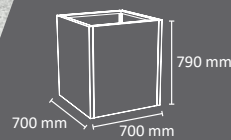

Colors
planter

liner

OUTDOOR

INTERIOR

manufactured by
Cervic Environment

Available in square and rectangular shapes.
Four options with different capacities and heights are available.
Metal inner-liner suitable for easy removal.
Drainage holes in the base.
Adjustable legs are incorporated.
Can be fixed to the ground.
Made of galvanized steel.

240L