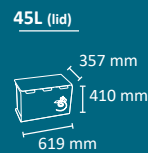

LUNA

Colors
body   lid   buckets
☐   ☐   ☐

Multiwaste bin suitable for small spaces.
Available with two capacities for 2 to 5 types of waste.
Available with or without lid.
Collection system: removable plastic buckets.
Structure made of galvanized steel and buckets made of plastic.
Check page 103 for specifications.