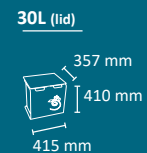

LUNA

Colors
body   lid   buckets
☐   ☐   ☐

Multiwaste bin suitable for small spaces.
Available with two capacities for 2 to 5 types of waste.
Available with or without lid.
Collection system: removable plastic buckets.
Structure made of galvanized steel and buckets made of plastic.
Check page 103 for specifications.