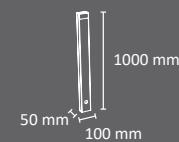

Rectangular Built-in