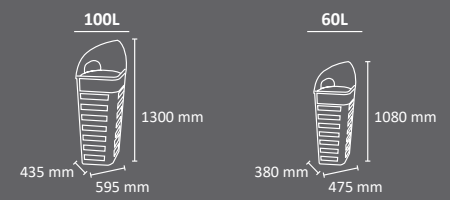

Frontal door recycling bin.
Available in two capacities 60 and 100 litres.
- 60L self-standing and wall version (wall or pole).
- 100L self-standing version.
Collection system: inner ring bag-holder with elastic band.
Made of galvanized steel and aluminum.
Check page 103 for specifications.