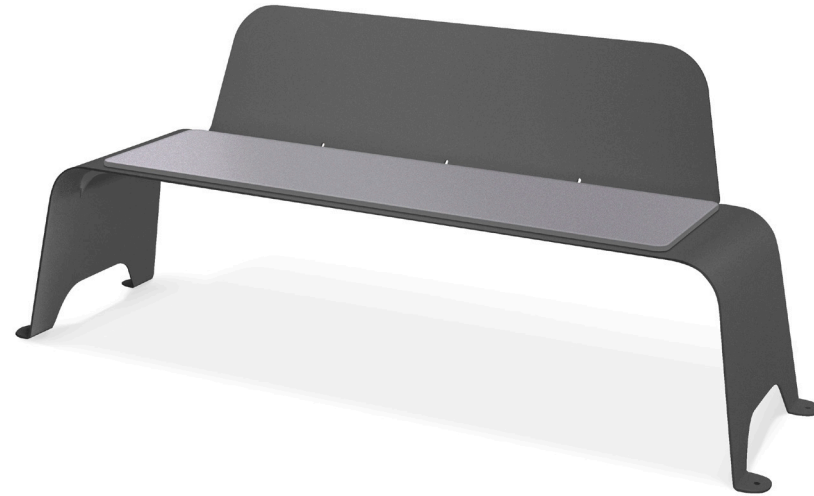

IBIZA Bench