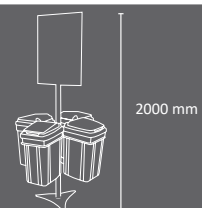

# Isle ECO-LID

Colors  
bin body    pole

bin lid

Economical recycling station for 2, 3 or 4 types of waste.  
Available with 1 meter pole or 2 meters pole with advertisement board.  
Available with bins in two capacities: 42 or 95 liters.  
Pole made of galvanized steel and bins made of UV stable plastic.  
Check page 103 for specifications.