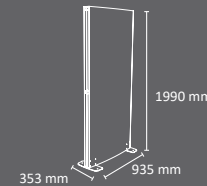

JAKARTA Signage totem

Color

OUTDOOR

manufactured by
Cervic Environment

Signage totem with large board surface.
With boards in both sides.
To be used with vinyl adhesives.
Can be fixed to the ground.
Made of galvanized steel.