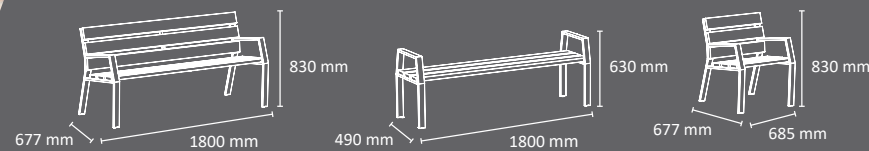

VANCOUVER Bench

OPTIONAL
available version
with USB charger

boards

tropical wood	recyclast (recycled plastic)

structure

Bench, backless bench and chair.
Optional: version with USB charger available.
Available in two versions:

- a) Wood.
  - b) Recyclast-Recycled Plastic (does not require maintenance) **
2. ** Version especially recommended for promenades, coastal areas or places with high exposure to saline corrosion.

Legs and structure made of steel tube with anti-corrosion treatment.