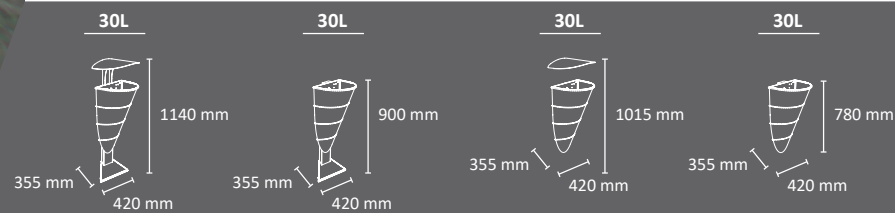

# VIENNA

**Colors**  
 body    rainhood  

Robust litter bin.  
 Available with or without rain hood and with two different fixing systems: on the wall or free-standing.  
 Collection system: inner-ring bag holder.  
 Made of galvanized steel.  
 Check page 103 for specifications.