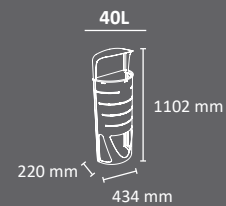

LISBON Urban

Colors
body   rainhood

Economic litter bin.

Available in two capacities and with or without rain hood.

Collection system: plastic bag placed in the bin or inner-ring bag holder.

Made of galvanized steel .

Check page 103 for specifications.