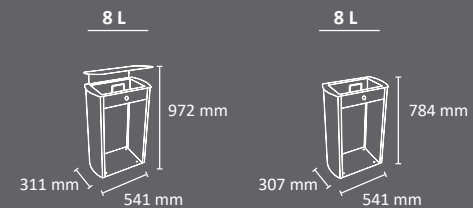

# SAHARA Ashtray

Color  
 body    tray & rainhood  
 [grey square]    [dark grey square]

Sand ashtray with a capacity of 8 litres.  
 Removable tray with lock.  
 Available with or without rain hood.  
 Available with or without advertising board.  
 Optional: Removable clean-up grate (to dislodge the cigarettes leaving the sand in the ashtray).  
 Can be anchored to the ground.  
 Made of galvanized steel.