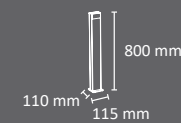

Rectangular Anchored