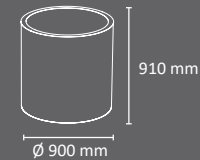

MALAGA Planter

Colors
corten effect   oxiron

Cylindrical planter, available in different diameters and heights.
Four capacities: 160L, 240L, 400L, 570L.
Two finishing options: Corten Effect or Oxiron Grey
Height adjustable and articulated feet.
Incorporates drainage holes on the base.
Made of galvanized steel.

160L

240L

400L

570L