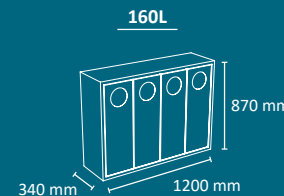

# HELSINKI

**Colors**

Wooden recycling cabinet with attractive design to aid waste segregation.  
 Available for 3 or 4 types of waste.  
 Easy emptying system by front door.  
 Optional: multiple wooden finishes available on request.  
 Collection system: sliding smart inner-ring or metal inner-liner, both with elastic band bag holder  
 Made of MDF wood (cabinet) & galvanized steel (doors & liners).  
 Check page 103 for specifications.