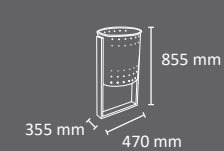

ROME

Colores

- body
- rainhood

Bin with swing body and auto-lock system by magnet.
Available with or without rain hood.
Collection system: plastic bag placed in the bin.
Made of galvanized steel.
Check page 103 for specifications.

60L

60L