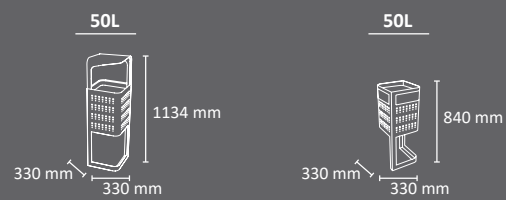

Colors
body   rainhood

Modern bin with an excellent value for money.
Available with or without rain hood.
Collection system: inner elastic band bag holder.
Made of galvanized steel .
Check page 103 for specifications.