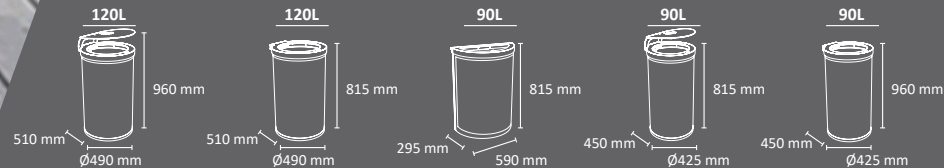

# MARSEILLE

**Colors**  
 body    lid    rainhood

Robust litter bin which allows to view the contents deposited inside.  
 Available in two capacities: circular of 90 or 120 liters and semicircular of 90 liters.  
 Rain hood with or without ashtray is available for the circular version of 90 or 120 liters.  
 Safety "lid open" block system is included in the 90 liters semicircular bin.  
 Collection system: smart inner ring with elastic band bag holder.  
 Made of deploy e galvanized steel and galvanized steel.  
 Check page 103 for specifications.