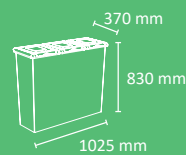

OPORTO

Colors

body

lid

manufactured by
Cervic Environment

Economical bin for 1 or 3 types of waste.

Available in three capacities and with closed lid or open top lid.

The Special Edition includes a very visual and decorative adhesive on the body.

Collection system: inner-ring bag holder integrated in the lid.

Body made of galvanized steel and lid made of plastic.

Check page 102 for specifications.

180L

60L

30L