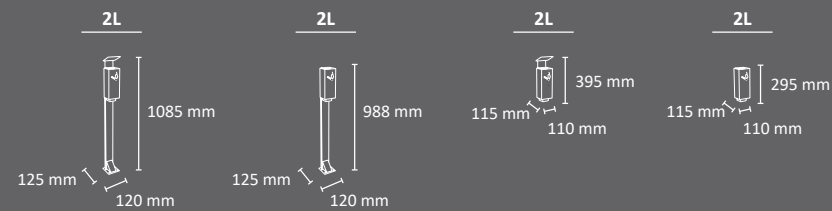

Ashtray with a capacity of 2 liters.
Free-standing or wall-mounted versions are available.
The wall-mounted version is suitable for walls, bins, lampposts, etc.
The deposit is removable and secured by lock.
Available with or without rain hood.
Incorporates a stub plate made of stainless steel.
Can be anchored to the ground.
Made of galvanized steel.