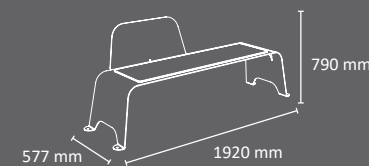

Colors

structure

corten effect

oxiron

grey

seating area

Customizable with colors

OUTDOOR

manufactured by Cervic Environment

Stylized and very robust bench made of steel (reinforced) and with technical polymer panel on the seating area.

Available two versions: full backrest or half backrest.

Suitable for indoor and outdoor use.

Can be fixed to the ground.

Made of steel with special anti-corrosion treatment and technical polymer panel on the seating area.