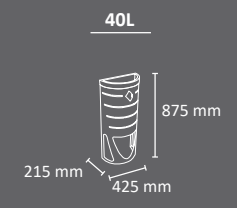

# Isle ECO-LID

Colors  
bin body    pole

bin lid

Economical recycling station for 2, 3 or 4 types of waste.  
Available with 1 meter pole or 2 meters pole with advertisement board.  
Available with bins in two capacities: 42 or 95 liters.  
Pole made of galvanized steel and bins made of UV stable plastic.  
Check page 103 for specifications.