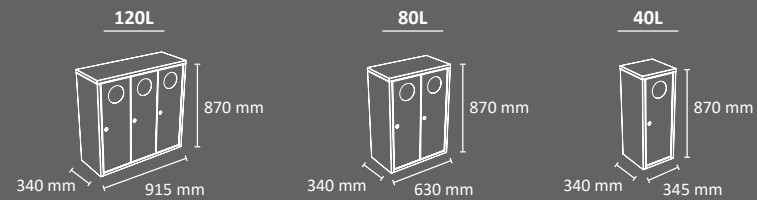

Colors
body SS doors SS

OUTDOOR

manufactured by
Cervic Environment

Very robust frontal door bin
Available for 1, 2 & 3 types of waste.
Available version with open streams or self-closing flaps.
Easy emptying system by front door with lock.
Collection system: sliding smart inner-ring or metal inner-liner, both with elastic band bag holder.
Made of galvanized steel or Stainless steel.
Check page 103 for specifications.