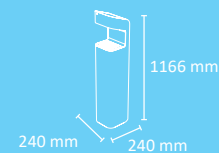

### Colors

body     dispensing area

High speed hand sanitizer for massive use.  
The dose is administered by a sensor (contactless).  
Hydroalcoholic gel autonomy: up to 50.000 doses per 5-liter drum.  
Large capacity: it houses 2 5-liter drums (not connected to each other).  
The dose of hydroalcoholic gel is regulated by potentiometer.  
Power supply: 12VDC rechargeable battery and plug-in (110V-240V AC).  
It has a LED light with indicator: on or low battery.  
Control panel access via lockable rear door.  
Movable (incorporates wheels).  
\*\* Hydroalcoholic gel not included.