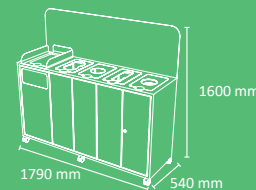

MALLORCA

Colors

Wooden frame   Metal doors   Self-closing flap & tray holder

Wooden recycling cabinet designed for food areas with a large number of users.

For 5 residues. It allows collecting both solid and liquid waste.

The version with liquid waste has a compartment to store cleaning materials.

Optional: Additional informative board.

Easy emptying by means of a frontal door

Collecting system: inner ring with an elastic band to hold the bag in place which can be horizontally fold out by guides or metal inner liner with elastic band to keep the bag in place.

Cabinet made of MDF wood and the rest of the components made of galvanized steel.

Check page 102 for specifications.