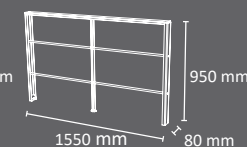

1550 anchored