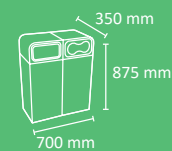

BRUSSELS

Colors
body

slots

Attractive two waste bin.
Separated compartments for each waste.
Available with different types of sorting slots.
Collection system: metal inner liner with elastic band bag holder.
Made of galvanized steel.
Check page 102 for specifications.

120L