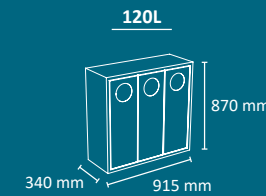

Colors

Wooden recycling cabinet with attractive design to aid waste segregation.
Available for 3 or 4 types of waste.
Easy emptying system by front door.
Optional: multiple wooden finishes available on request.
Collection system: sliding smart inner-ring or metal inner-liner, both with elastic band bag holder
Made of MDF wood (cabinet) & galvanized steel (doors & liners).
Check page 103 for specifications.