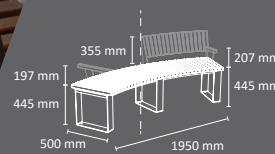

structure

manufactured by Cervic Environment

Modular and versatile bench, which allows the creation of countless possible configurations with sinuous, straight or even totally circular shapes (surrounding trees, planters, etc). Formed by curved and straight modules that can be connected to each other.

Available in two versions:

- a) Wood
- b) Recyclast-Recycled Plastic (does not require maintenance)**

** Version especially recommended for promenades, coastal areas or places with high exposure to saline corrosion.

Accessories: backrests and armrests.

Support structure made of galvanized and pickled steel with anticorrosive primer.