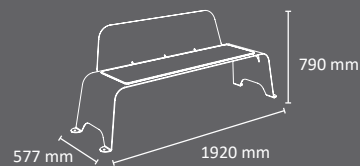

Colors

structure

corten effect

oxiron

grey

seating area

Customizable with colors

OUTDOOR

manufactured by Cervic Environment

Stylized and very robust bench made of steel (reinforced) and with technical polymer panel on the seating area.

Available two versions: full backrest or half backrest.

Suitable for indoor and outdoor use.

Can be fixed to the ground.

Made of steel with special anti-corrosion treatment and technical polymer panel on the seating area.