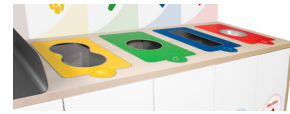

MALLORCA

Colors

Wooden frame   Metal doors   Self-closing flap & tray holder

Wooden recycling cabinet designed for food areas with a large number of users.

For 5 residues. It allows collecting both solid and liquid waste.

The version with liquid waste has a compartment to store cleaning materials.

Optional: Additional informative board.

Easy emptying by means of a frontal door

Collecting system: inner ring with an elastic band to hold the bag in place which can be horizontally fold out by guides or metal inner liner with elastic band to keep the bag in place.

Cabinet made of MDF wood and the rest of the components made of galvanized steel.

Check page 102 for specifications.