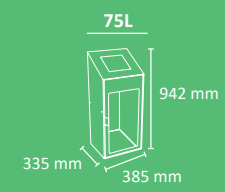

The Altea Security bin has a front facing access door containing allowing visibility of the contents.
Suitable to be used individually or creating recycling stations.
Available lids: open and self-closing flap
Ergonomic collection system: Sliding inner ring with elastic band bag holder.
Made of galvanized Steel
Check page 102 for specifications