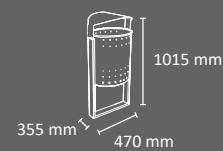

Colores

- body
- rainhood

Bin with swing body and auto-lock system by magnet.
Available with or without rain hood.
Collection system: plastic bag placed in the bin.
Made of galvanized steel.
Check page 103 for specifications.

60L