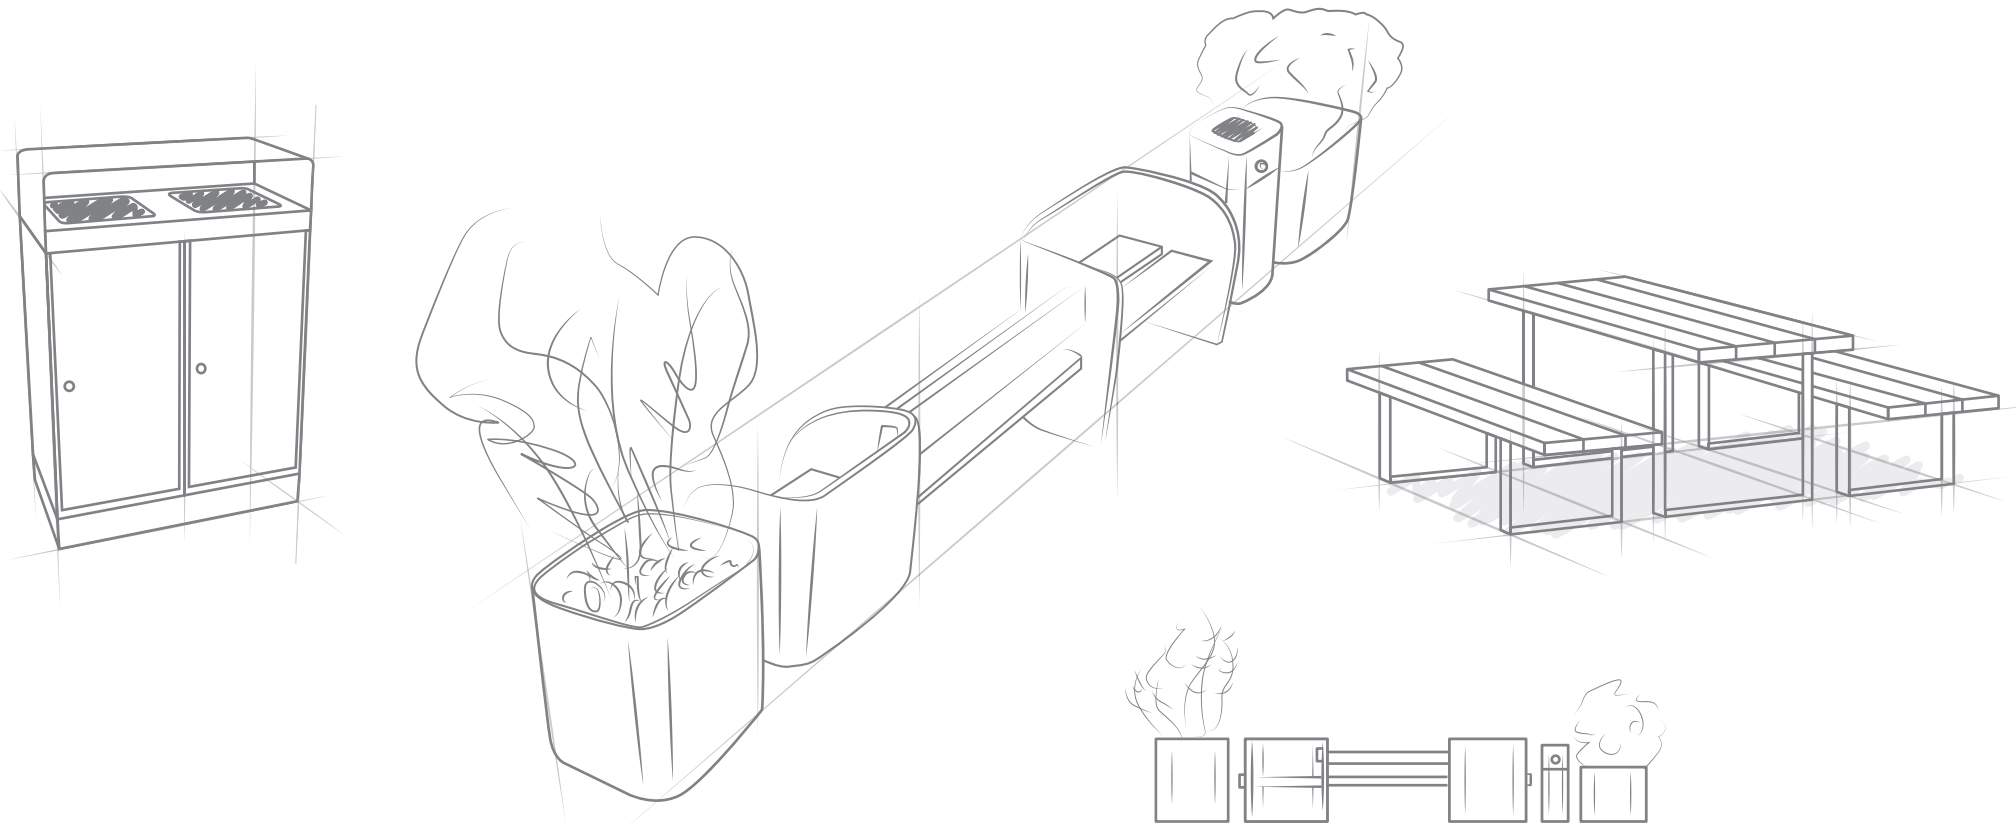

CUSTOM MADE PRODUCTS

The hallmark and the strength of Cervic Environment is, without a doubt, our capacity and flexibility to develop custom made products. Adapting our own products or creating an entirely bespoke design to suit the customer's particular needs.