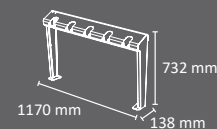

Color

OUTDOOR

manufactured by
Cervic Environment

Scooter rack able to accommodate large electric scooters such as rental versions.

4 scooter parks per rack.

Optional: the design of the sides is customizable

Scooters held stable on rack using handlebar rotation.

The hostings incorporate rubber protection around their perimeter, to avoid damage due to friction on the scooter's mast.

Modular: they can be installed side by side in line (as many as needed), forming large parking areas.

Made of galvanized steel