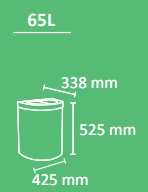

# MADRID

Color

body	lid
SS	

Circular multiwaste bin with lock  
 Available in 120 liters or 180 liters for 2, 3 and 4 types of waste.  
 Collection system: smart inner-ring or metal inner-liner with elastic band bag holder.  
 Separated inner compartments for each type of waste.  
 The waste is hidden in the version with soft closing cover.  
 Made of galvanized steel or stainless steel (120 litres version).  
 Check page 102 for specifications.