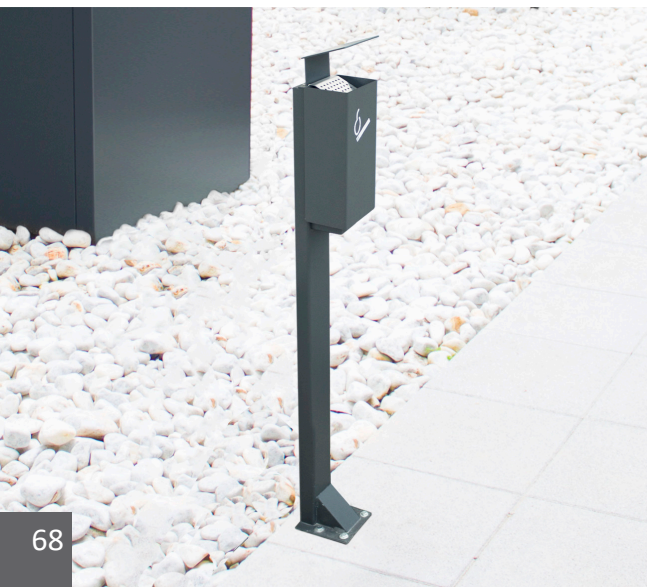

ASHTRAYS

street furniture

- 69 Valencia
- 70 Kaizen
- 71 Sahara