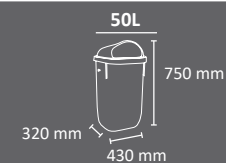

VERONA

Colors

Economic plastic litter bin.
A stub plate is included.
Available with or without post.
Collection system: inner-ring bag holder.
Optional: colored waste adhesives to turn it into a recycling bin.
Bin made of plastic and post of galvanized steel.
Check page 103 for specifications.