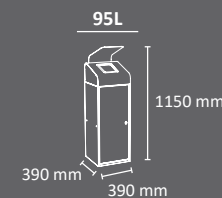

Colors
body rainhood

OUTDOOR

manufactured by
Cervic Environment

SELF-EXTINGUISHING
CERTIFIED

Very robust litter bin with front door system and large capacity.
Certificate of Self-Extinguishing bin for the version with self-closing flap.
Available with two types of openings and rain hood.
Collection system: sliding smart inner-ring or metal inner-liner with elastic band bag holder.
Suitable to be mounted on the wall.
Made of galvanized steel.
Check page 103 for specifications.