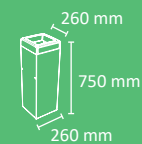

Economic bin that can be used as a single unit or forming recycling stations (jointing kit included).

Smart combination of metal body and plastic cover available in five colors.

Includes a set of adhesives with multiple combinable options of colors and waste symbols to identify the type of waste to be deposited.

The bag is secured in place by the removable lid covering.

Body made of galvanized steel.

Check page 102 for specifications.

45L