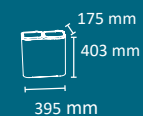

VENUS

Colors

body   buckets

Multiwaste bin suitable for small spaces.
Available in 2 capacities and for 2 or 3 types of waste.
Free standing or wall mounting bin.
Collection system: removable plastic buckets.
Structure made of galvanized steel and buckets made of plastic.
Check page 103 for specifications.

22L

15L