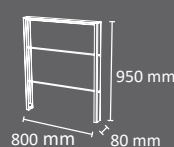

800 anchored