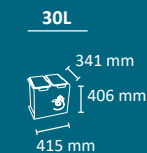

LUNA

Colors
body   lid   buckets
☐   ☐   ☐

Multiwaste bin suitable for small spaces.
Available with two capacities for 2 to 5 types of waste.
Available with or without lid.
Collection system: removable plastic buckets.
Structure made of galvanized steel and buckets made of plastic.
Check page 103 for specifications.