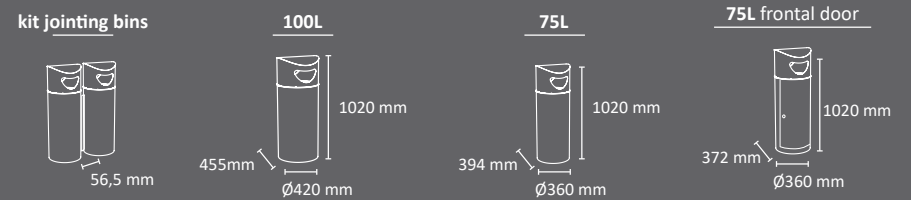

# OSLO Recycling

Colors

body

waste

Robust bin with an excellent value for money.  
 Suitable to be used individually or forming recycling stations.  
 Two waste streams, one on each side of the bin.  
 Available with or without an ashtray integrated on the top of the lid.  
 Two emptying versions: Upper lid or frontal door.  
 Collection system: inner-ring or metal inner-liner (standard or ergonomic) both with elastic band bag holder.  
 Made of galvanized steel.  
 Check page 103 for specifications.