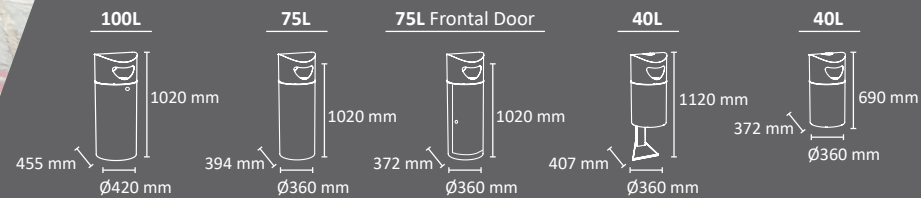

# OSLO Urban

Colors

OUTDOOR

manufactured by  
Cervic Environment

Robust bin with an excellent value for money.  
 Available in three capacities and with three different fixing systems: on the wall, on a post or free-standing.  
 Two wastes streams, one on each side of the bin.  
 Available without or with an ashtray integrated on the top of the lid.  
 Two emptying versions: Upper lid or frontal door.  
 Collection system: inner-ring or metal inner-liner (standard or ergonomic) both with elastic band bag holder.  
 Made of galvanized steel or stainless steel.  
 Check page 103 for specifications.