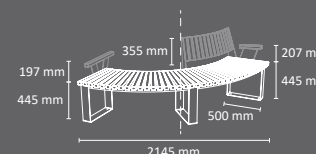

boards

structure

manufactured by Cervic Environment

Modular and versatile bench, which allows the creation of countless possible configurations with sinuous, straight or even totally circular shapes (surrounding trees, planters, etc). Formed by curved and straight modules that can be connected to each other.

Available in two versions:

- a) Wood
- b) Recyclast-Recycled Plastic (does not require maintenance)**

** Version especially recommended for promenades, coastal areas or places with high exposure to saline corrosion.

Accessories: backrests and armrests.

Support structure made of galvanized and pickled steel with anticorrosive primer.