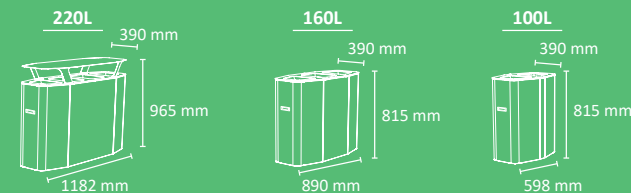

# MUNICH

Color

body	lid	rainhood
SS	■	■

Very robust and stylized bin with an excellent value for money.  
 Available for 2, 3 or 4 types of waste.  
 Collection system: smart inner-ring or metal inner-liner with elastic band bag holder.  
 Separated inner compartments for each type of waste.  
 Made of galvanized steel or stainless steel.  
 Check page 102 for specifications.